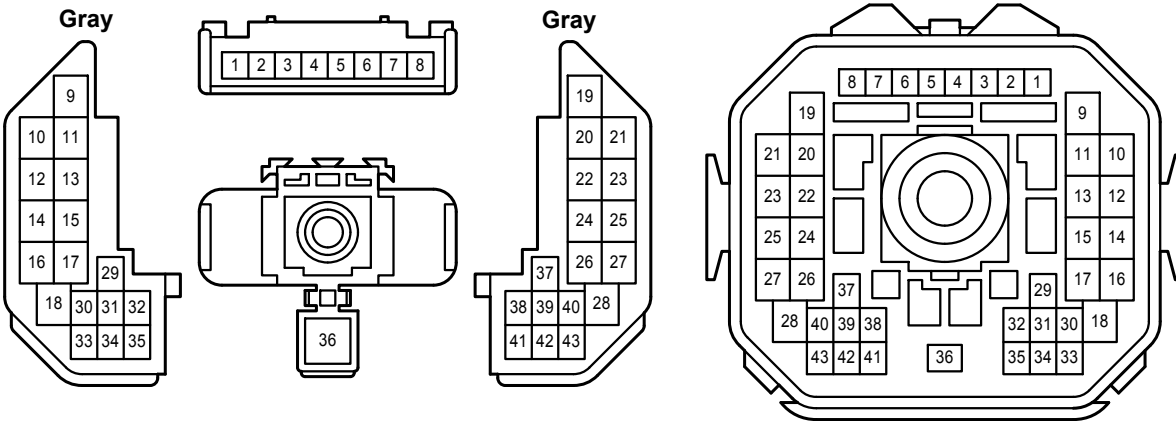

BF1
Gray

Trailer Towing

BG1
Black

IA1
White

IA2
White

IB4
White

ID1
Blue

Trailer Towing