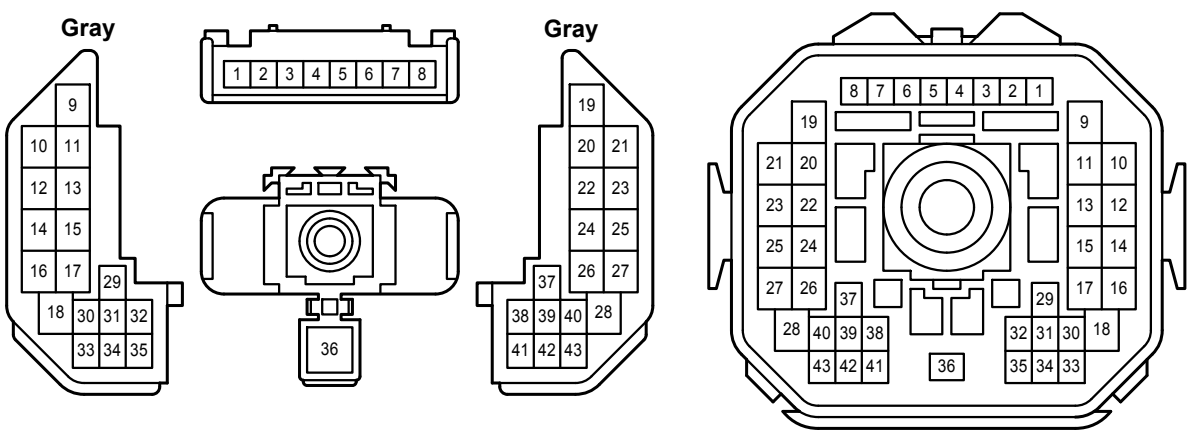

BF1
Gray

Trailer Towing

BG1
Black

IA1
White

IA2
White

IB4
White

ID1
Blue

Trailer Towing

ID2
White

IO1
White

IP5
Black